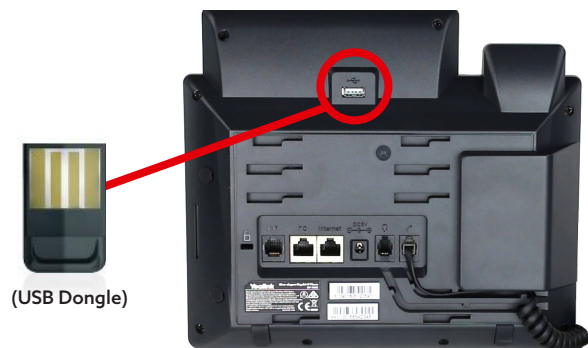

Add Wi-Fi!

Yealink WF40 USB Dongle

- Plugs into USB port on back of phone
- Sold separately